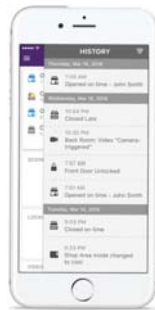

Know what's happening at your place of business and take control from your smart device.

Get notifications or access reporting if there is unexpected activity or if your employees opens late or closes early.