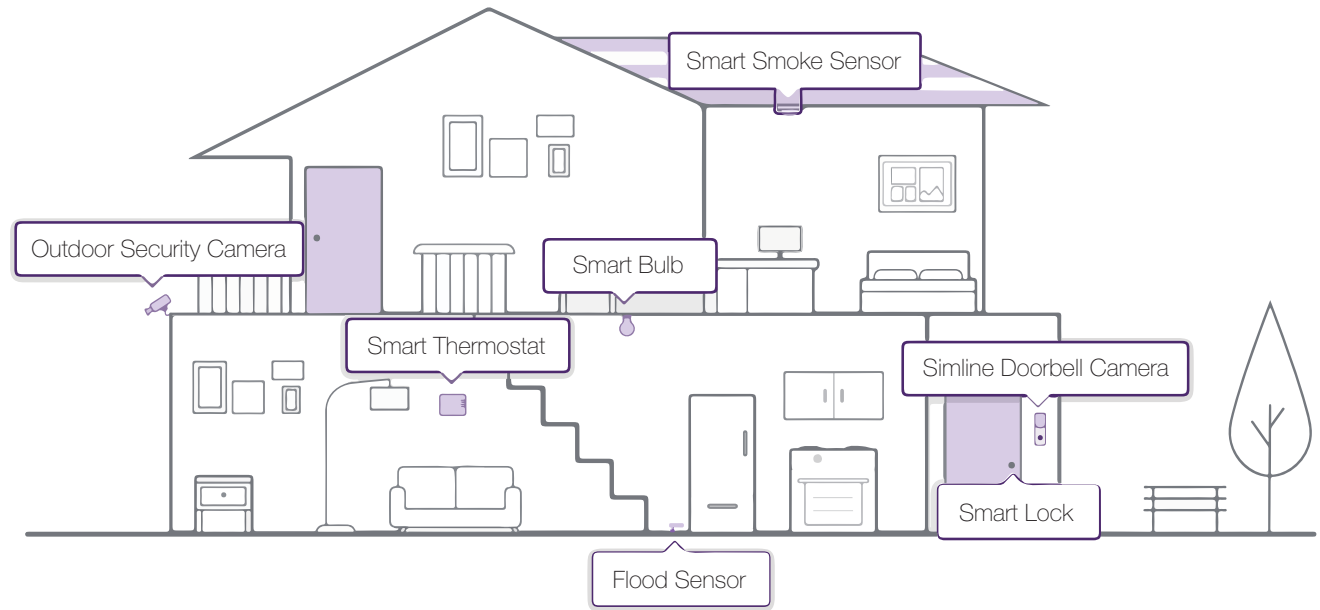

SmartHome Security

Home just got smarter

Manage your home from anywhere

Control your lights and thermostat, see who's at that door with live video, let friends and family in and more -- all from your mobile phone using the dedicated app. Now that's smart.

"All-in-one" Touchscreen Panel

Control everything from your locks, lights, doorbell, appliances, cameras, and garage door.

CO Sensor
Carbon Monoxide Detection alert via app

Smart Garage Door
Open/Close via main panel or mobile app

Smart Smoke Sensor
Wireless sensor provides remote notification

Glass Break Sensor
Monitor when glass has been shattered

HD Wireless Outdoor Security Camera
Weather-proof camera can capture live and recorded video around your home